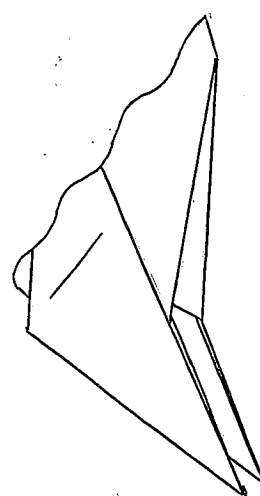

16

17

18

19

EXISTING
CREASES

20

21

22

OPEN
SINK

23

24