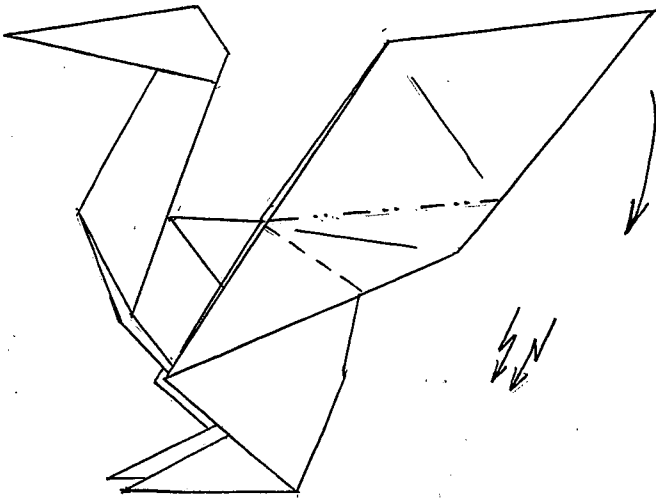

GOOSE

Edwin
Corrie

WHITE
SIDE UP

DOUBLE INSIDE REVERSE FOLD

9

10

11

VALLEY FOLD
NOTE THE
LOCATIO POINTS

24

25

26

27

28

29

Milan,
28.3.04