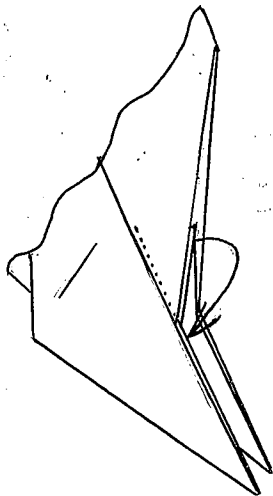

GOOSE

Edwin
Corrie

WHITE
SIDE UP

DOUBLE INSIDE REVERSE FOLD

9

10

11

VALLEY FOLD
NOTE THE
LOCATIO POINTS

18

19

EXISTING
CREASES

20

21

22

OPEN
SINK

23