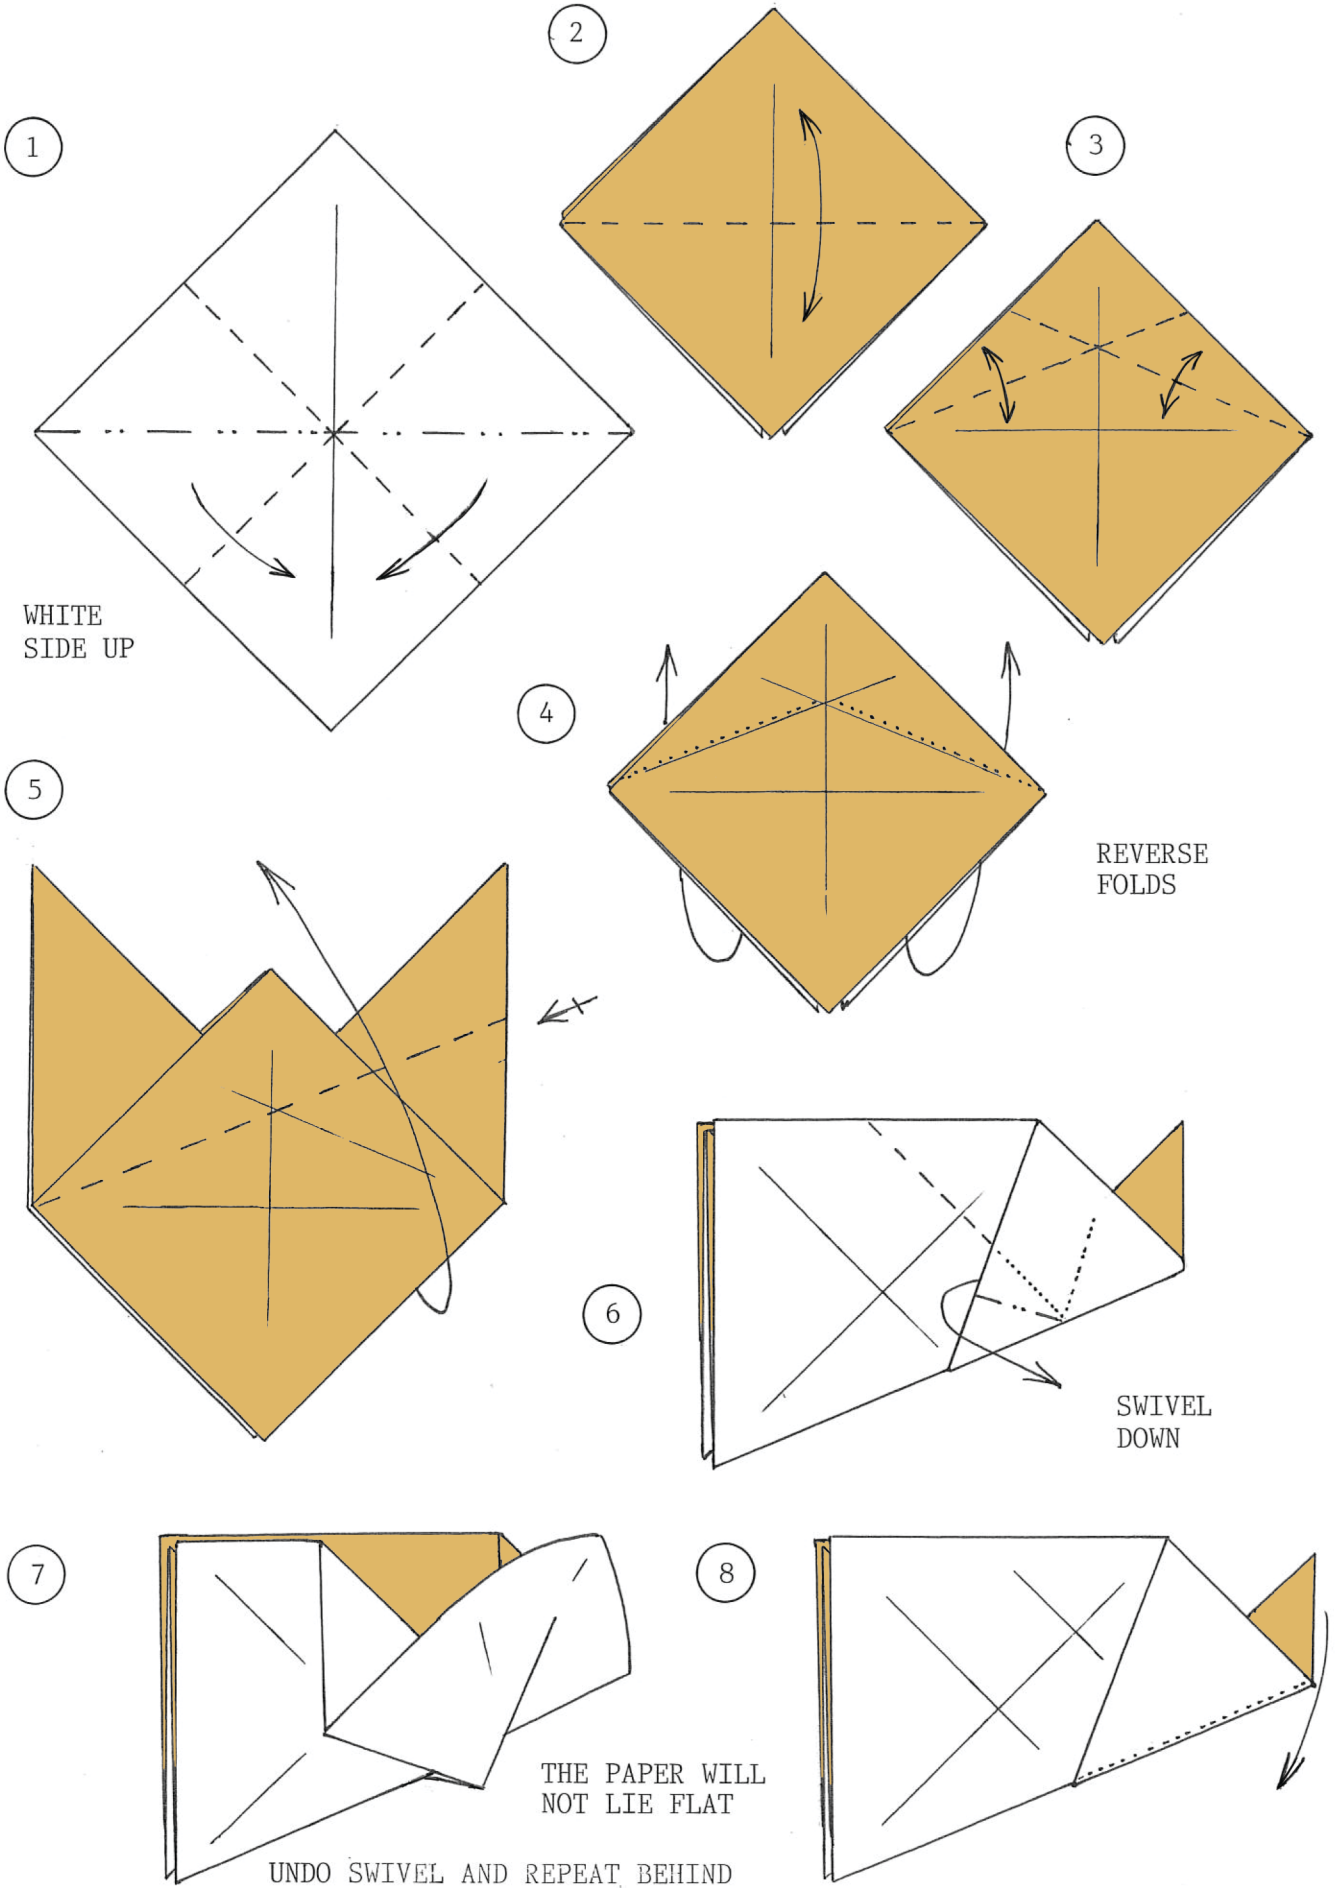

# HOODED MONK

Edwin  
Corrie

9

OUTSIDE REVERSE FOLD

10

USE EXISTING CREASES

11

12

13

16

REVERSE FOLD

14

15